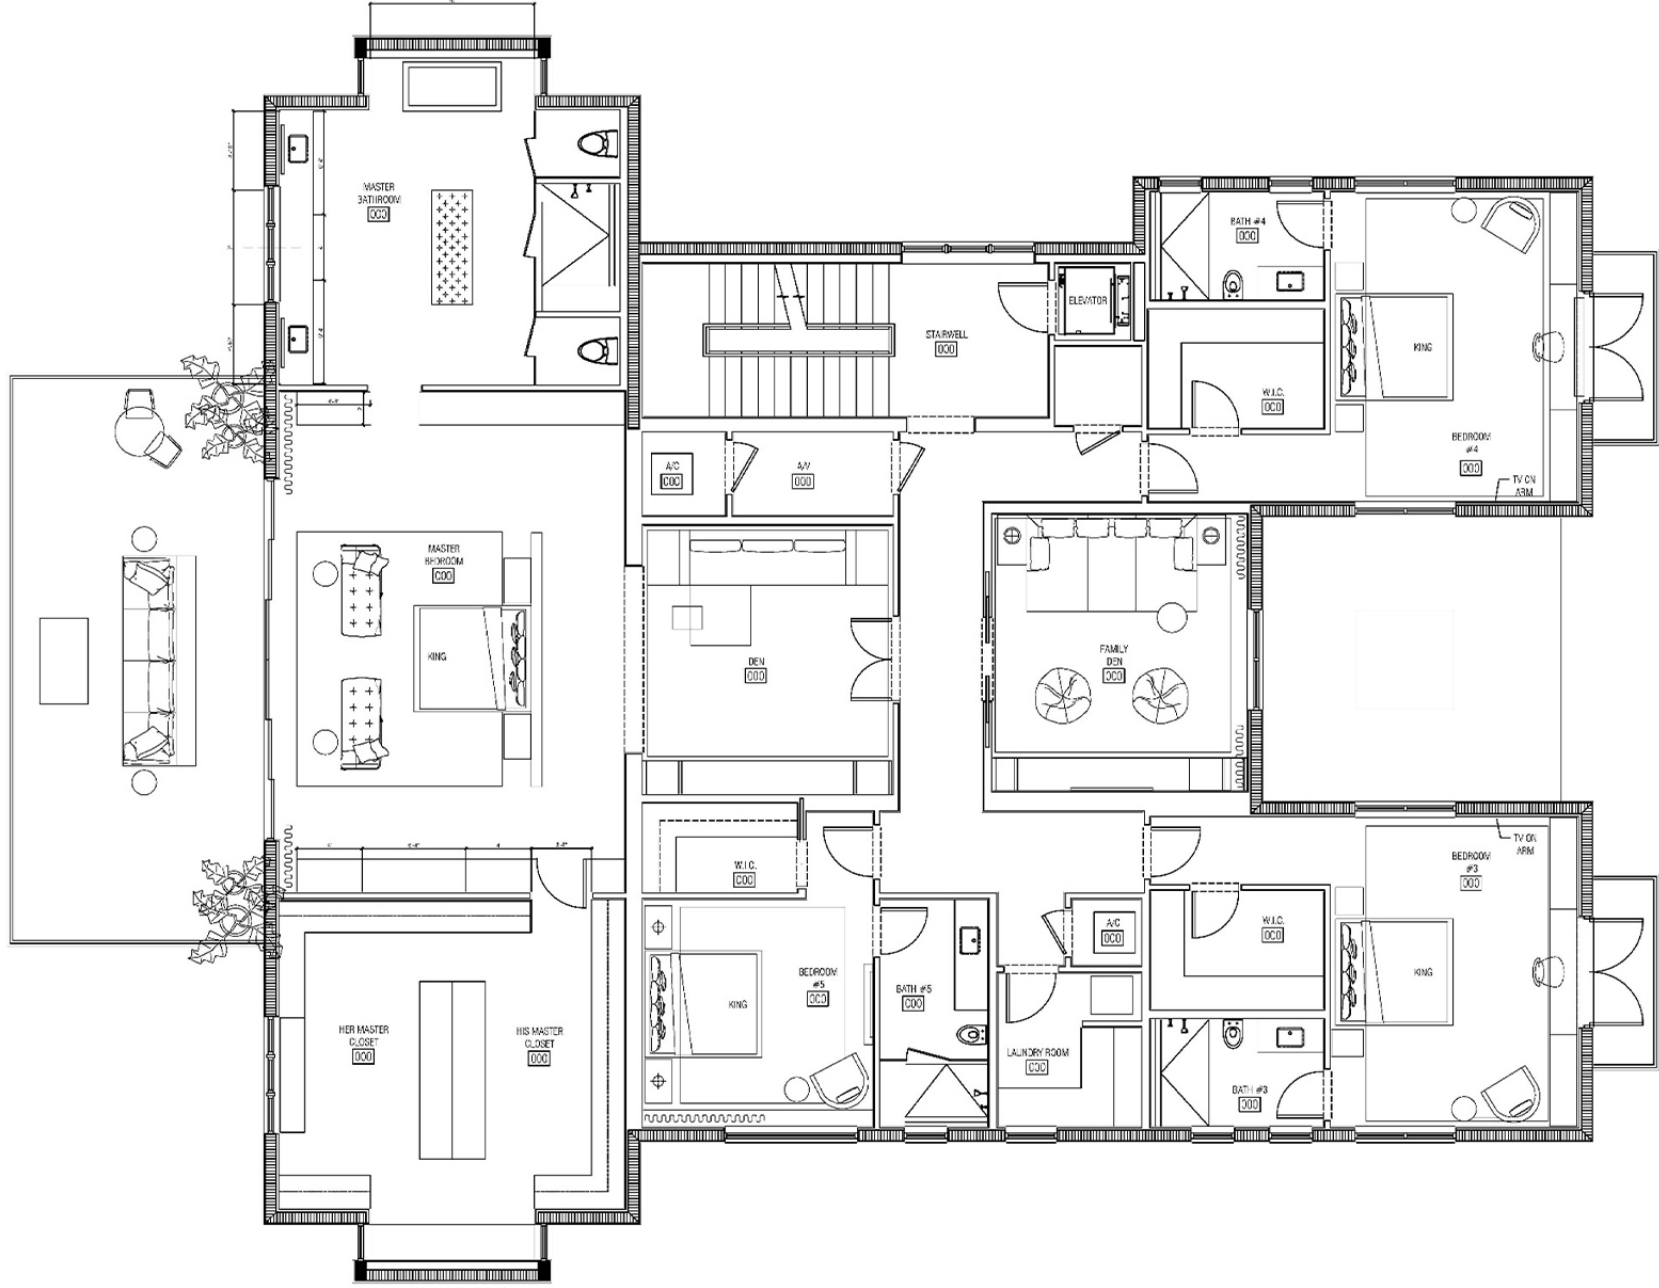

THE LINKS ESTATES

Estate No. 5 Upper Level Floorplan

7 Bedrooms | 7 Bathrooms | 3 Powder Rooms

Total Areas: 10,456 SF (971 m²)
Lot Size: 16,177 SF (1,503 m²)