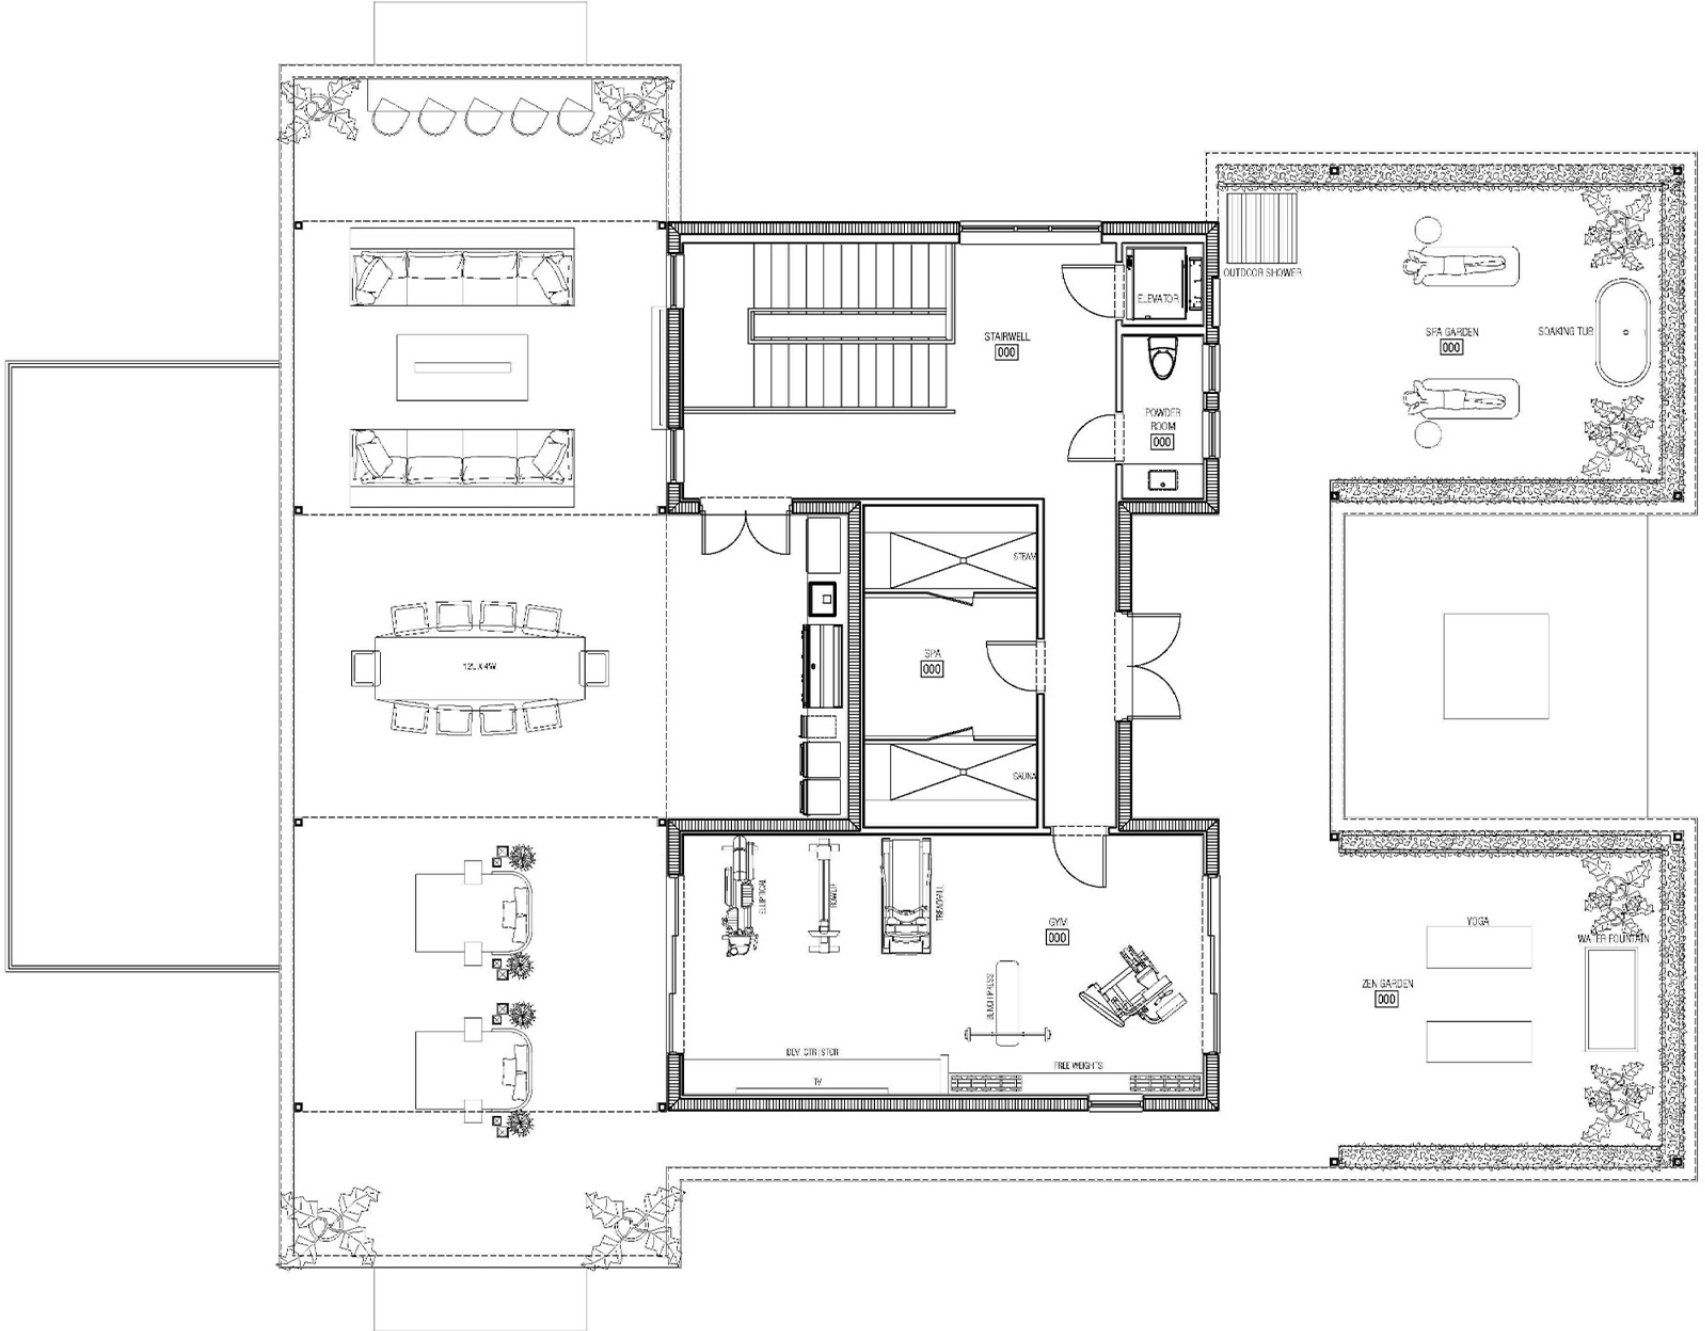

## Estate No. 5 Upper Level Floorplan

7 Bedrooms | 7 Bathrooms | 3 Powder Rooms

Total Areas: 10,456 SF (971 m<sup>2</sup>)  
Lot Size: 16,177 SF (1,503 m<sup>2</sup>)

THE LINKS ESTATES

Estate No. 5  
Roof Terrace Floorplan

7 Bedrooms | 7 Bathrooms | 3 Powder Rooms

Total Areas: 10,456 SF (971 m<sup>2</sup>)  
Lot Size: 16,177 SF (1,503 m<sup>2</sup>)