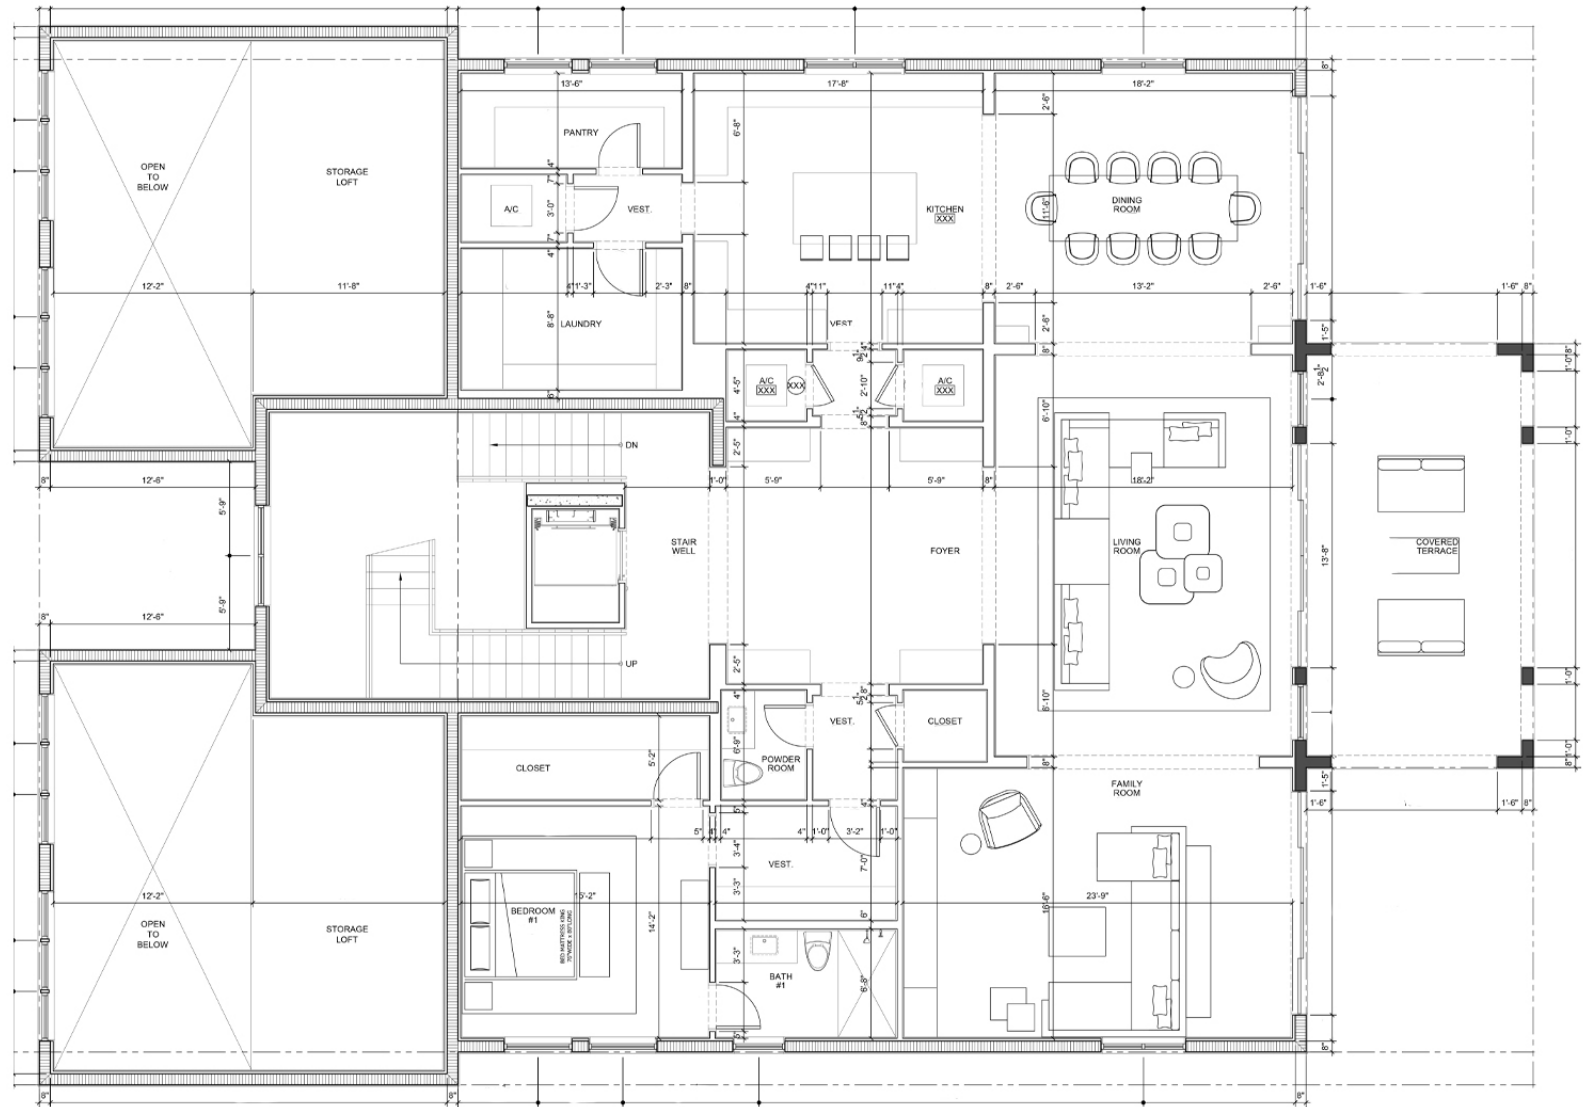

THE LINKS ESTATES

Estate No. 9 Main Level Floorplan

7 Bedrooms | 7 Bathrooms | 3 Powder Rooms

Total Areas: 10,368 SF (963 m²)
Lot Size: 13,224 SF (1,229 m²)