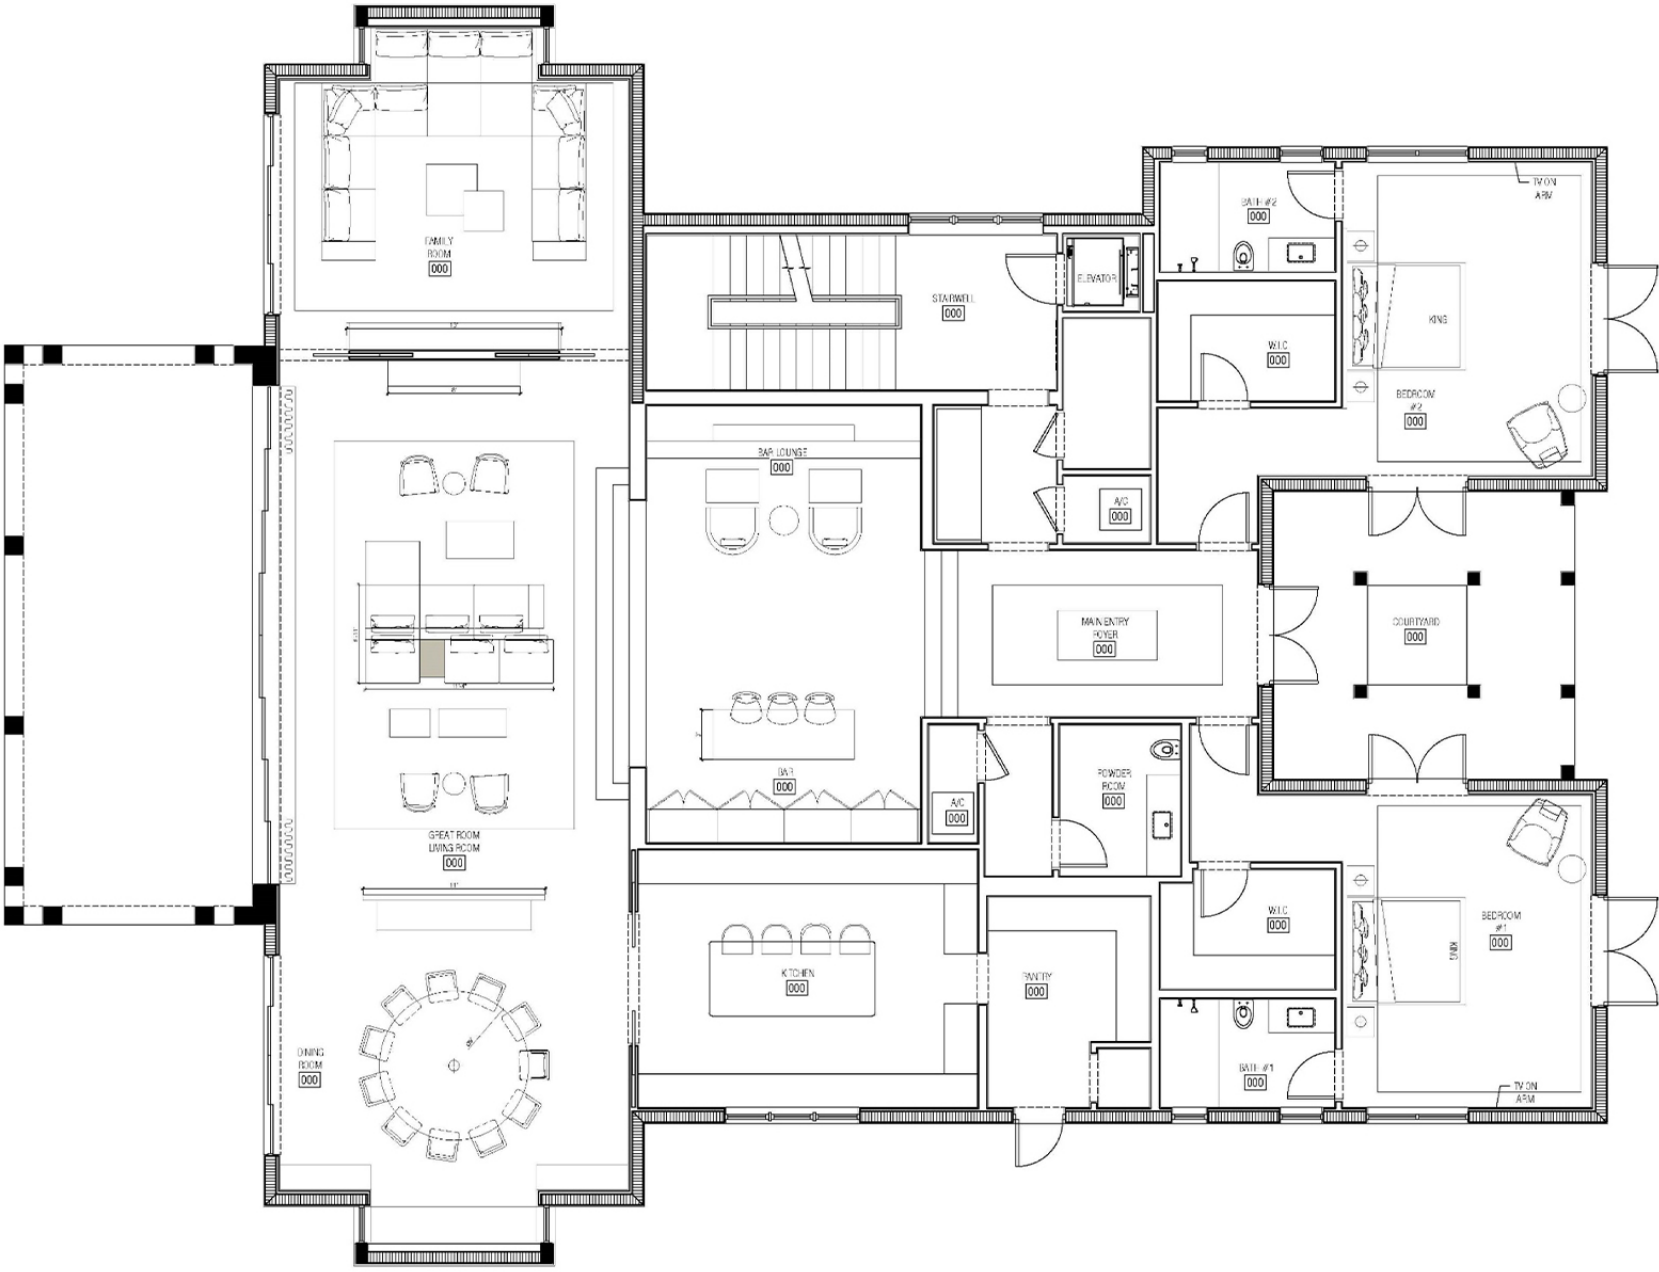

## Estate No. 5 Garage Floorplan

7 Bedrooms | 7 Bathrooms | 3 Powder Rooms

Total Areas: 10,456 SF (971 m<sup>2</sup>)  
Lot Size: 16,177 SF (1,503 m<sup>2</sup>)

## Estate No. 5 Main Level Floorplan

7 Bedrooms | 7 Bathrooms | 3 Powder Rooms

Total Areas: 10,456 SF (971 m<sup>2</sup>)  
Lot Size: 16,177 SF (1,503 m<sup>2</sup>)