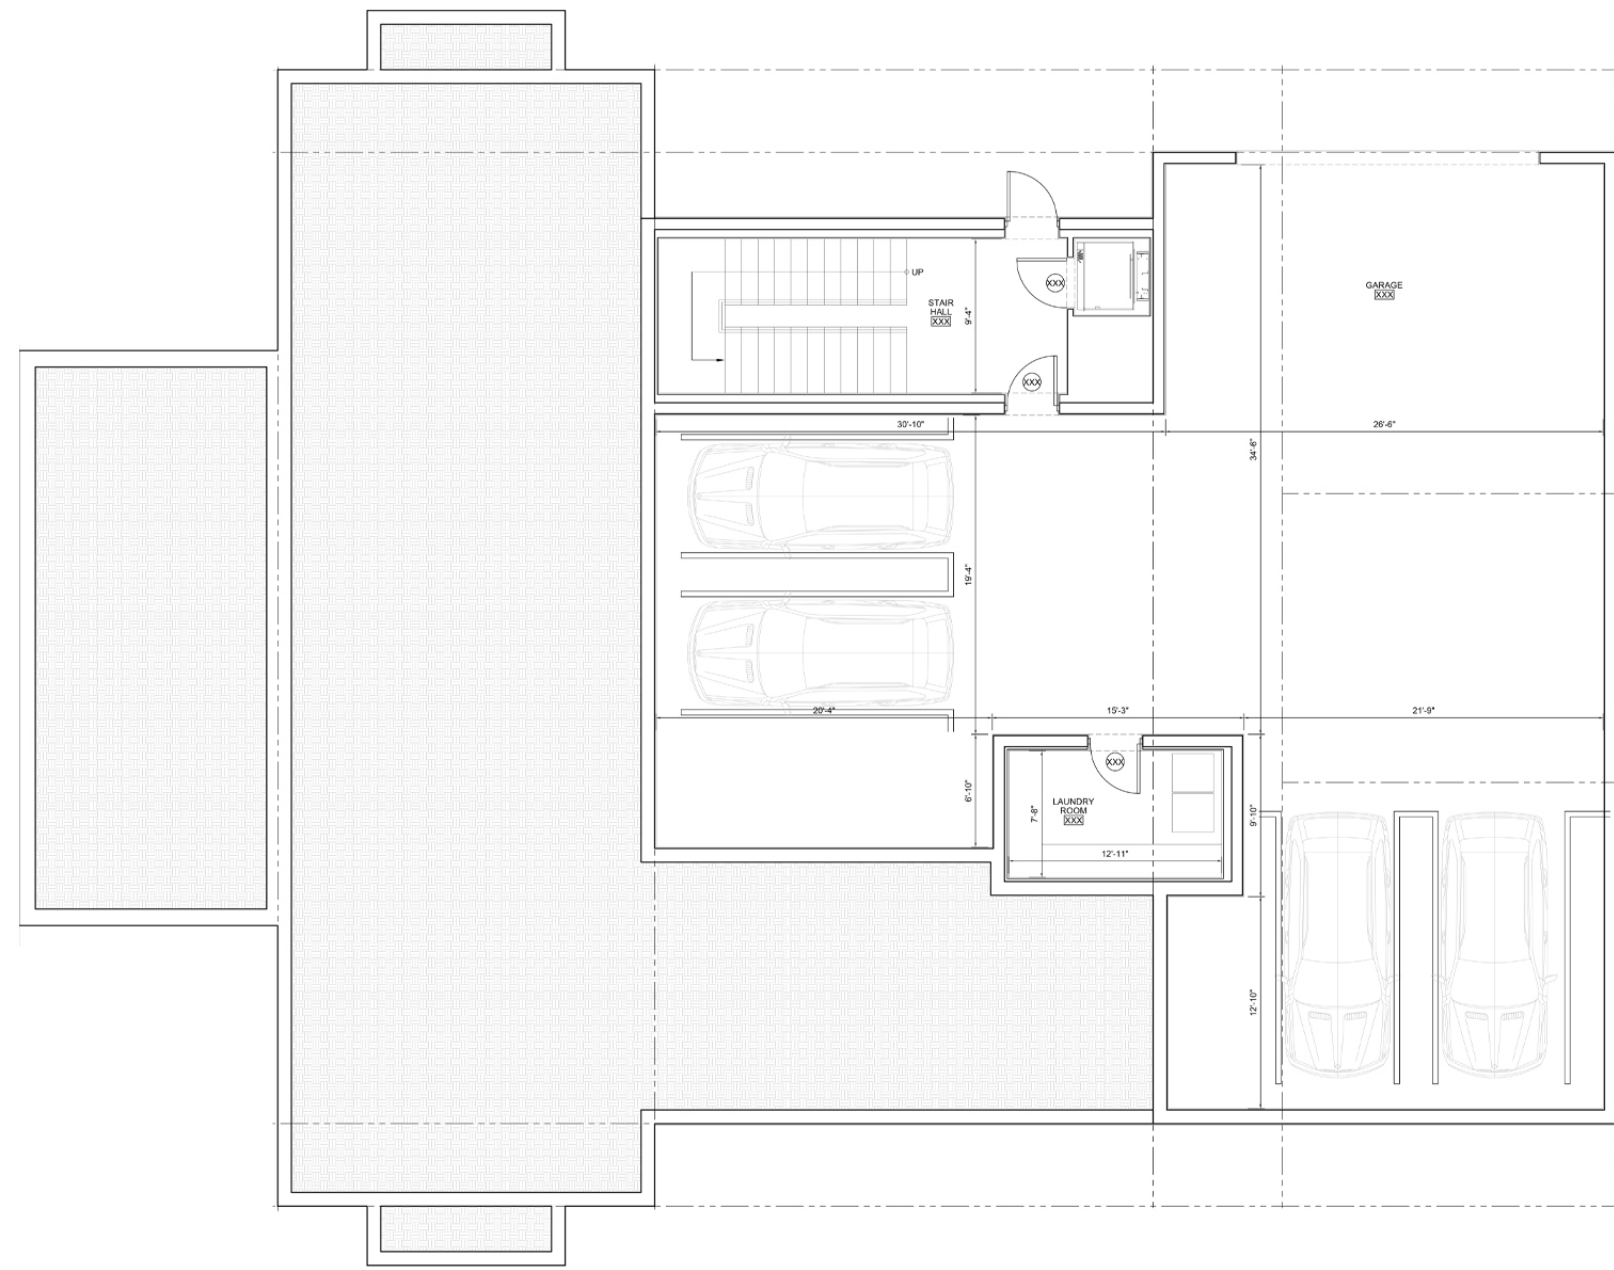

## Estate No. 5 Garage Floorplan

7 Bedrooms | 7 Bathrooms | 3 Powder Rooms

Total Areas: 10,456 SF (971 m<sup>2</sup>)  
Lot Size: 16,177 SF (1,503 m<sup>2</sup>)

## Estate No. 5 Main Level Floorplan

7 Bedrooms | 7 Bathrooms | 3 Powder Rooms

Total Areas: 10,456 SF (971 m<sup>2</sup>)  
Lot Size: 16,177 SF (1,503 m<sup>2</sup>)