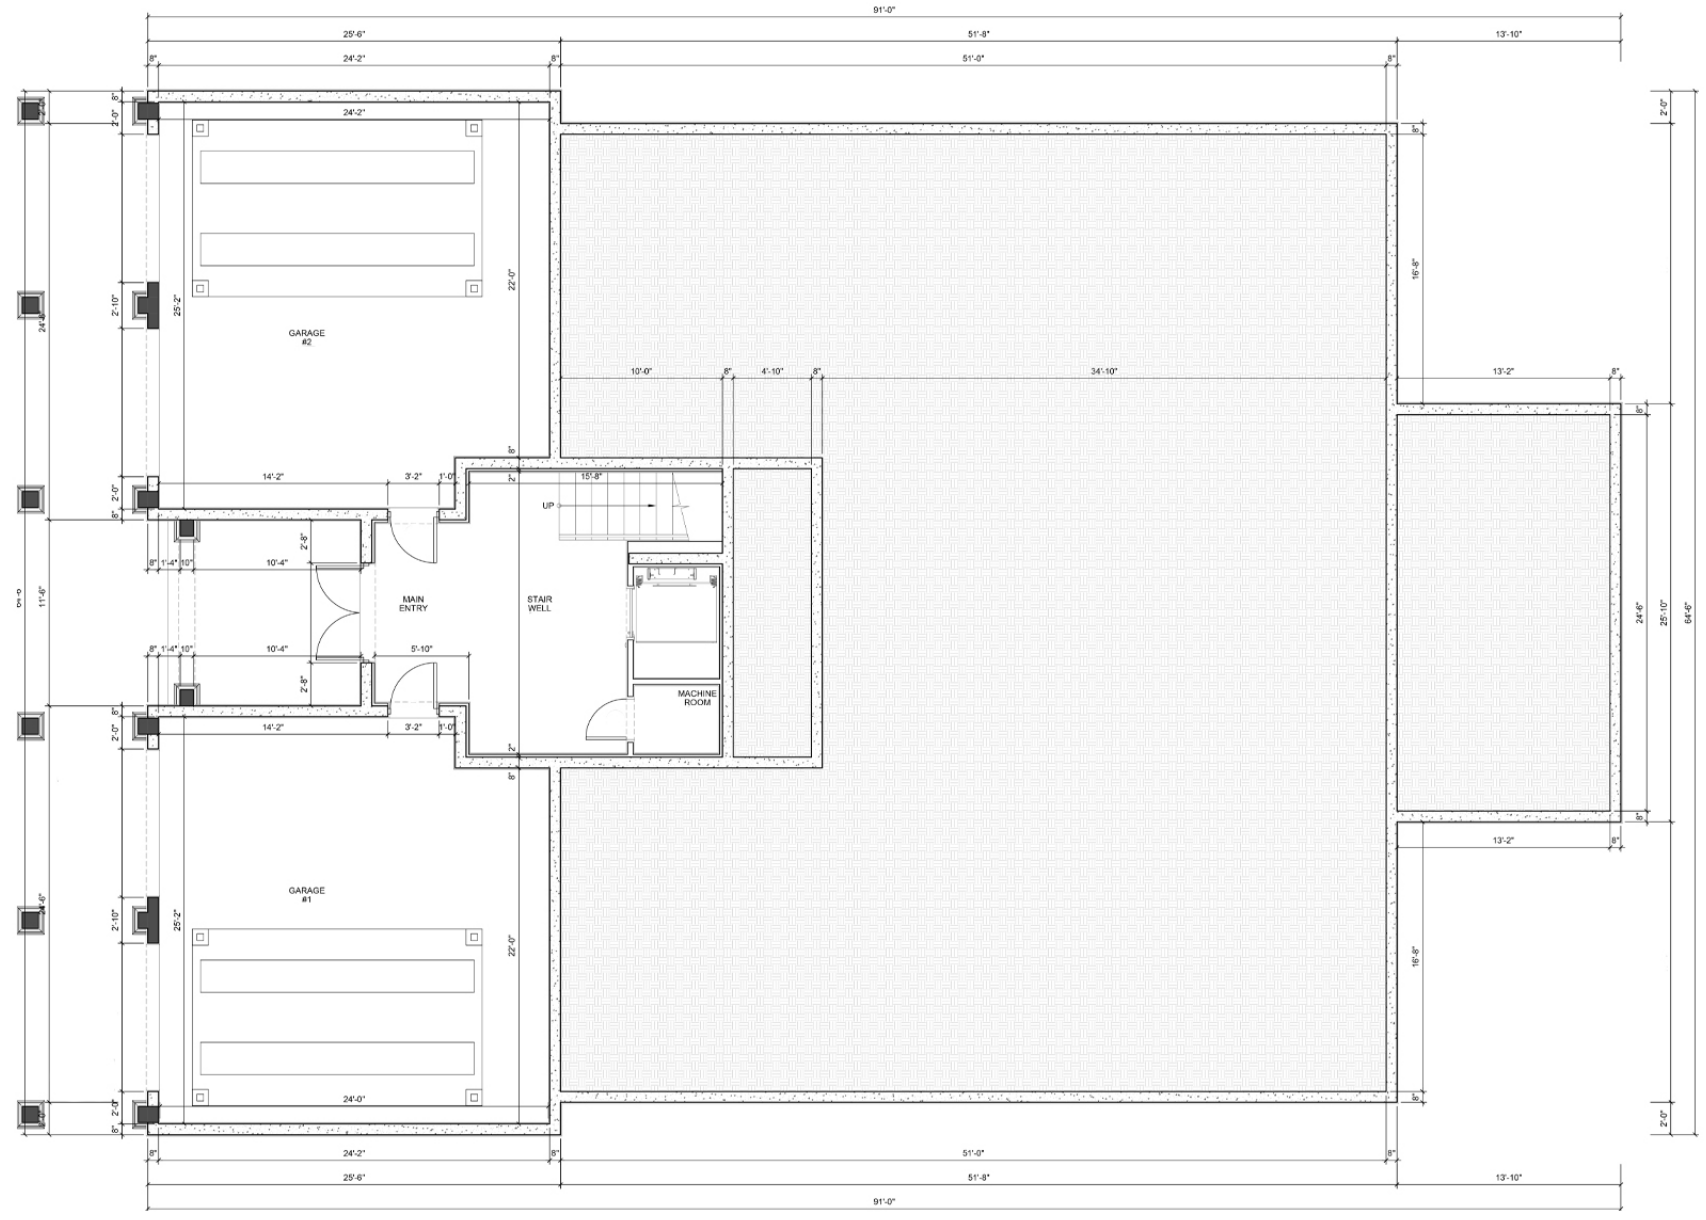

THE LINKS ESTATES

Estate No. 9 Garage Floorplan

7 Bedrooms | 7 Bathrooms | 3 Powder Rooms

Total Areas: 10,368 SF (963 m²)
Lot Size: 13,224 SF (1,229 m²)