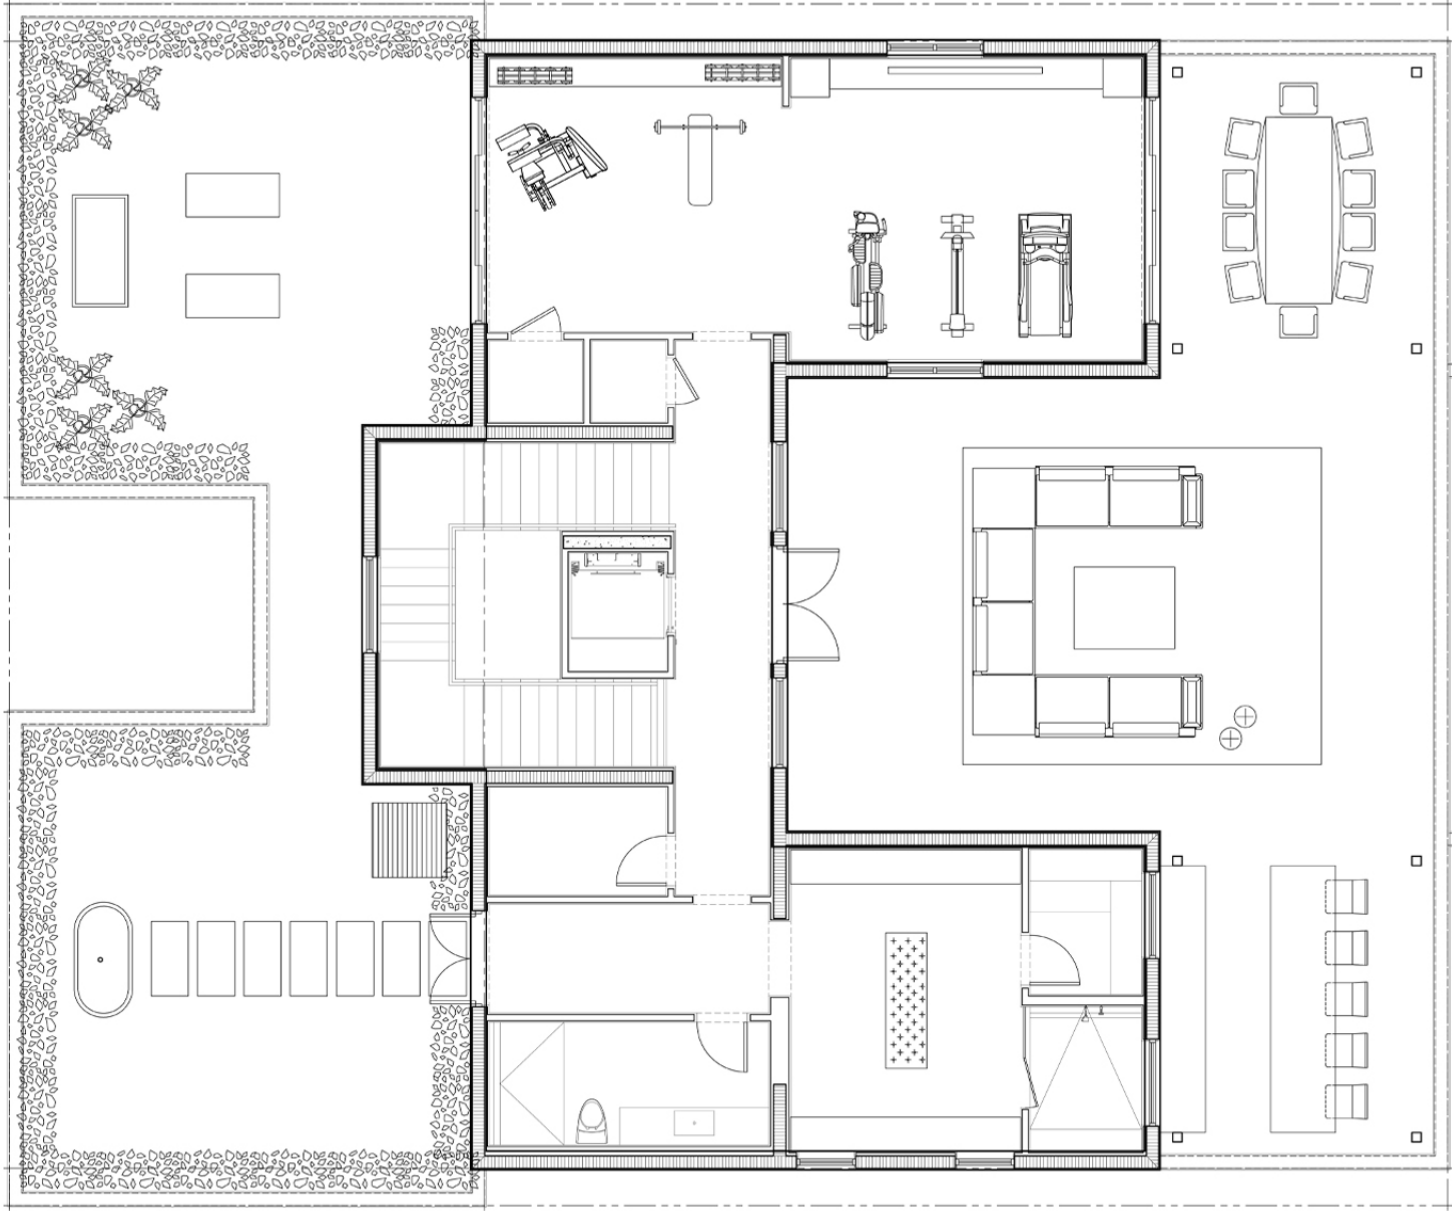

## Estate No. 9 Upper Level Floorplan

7 Bedrooms | 7 Bathrooms | 3 Powder Rooms

Total Areas: 10,368 SF (963 m<sup>2</sup>)  
Lot Size: 13,224 SF (1,229 m<sup>2</sup>)

THE LINKS ESTATES

Estate No. 9  
Roof Terrace Floorplan

7 Bedrooms | 7 Bathrooms | 3 Powder Rooms

Total Areas: 10,368 SF (963 m<sup>2</sup>)  
Lot Size: 13,224 SF (1,229 m<sup>2</sup>)