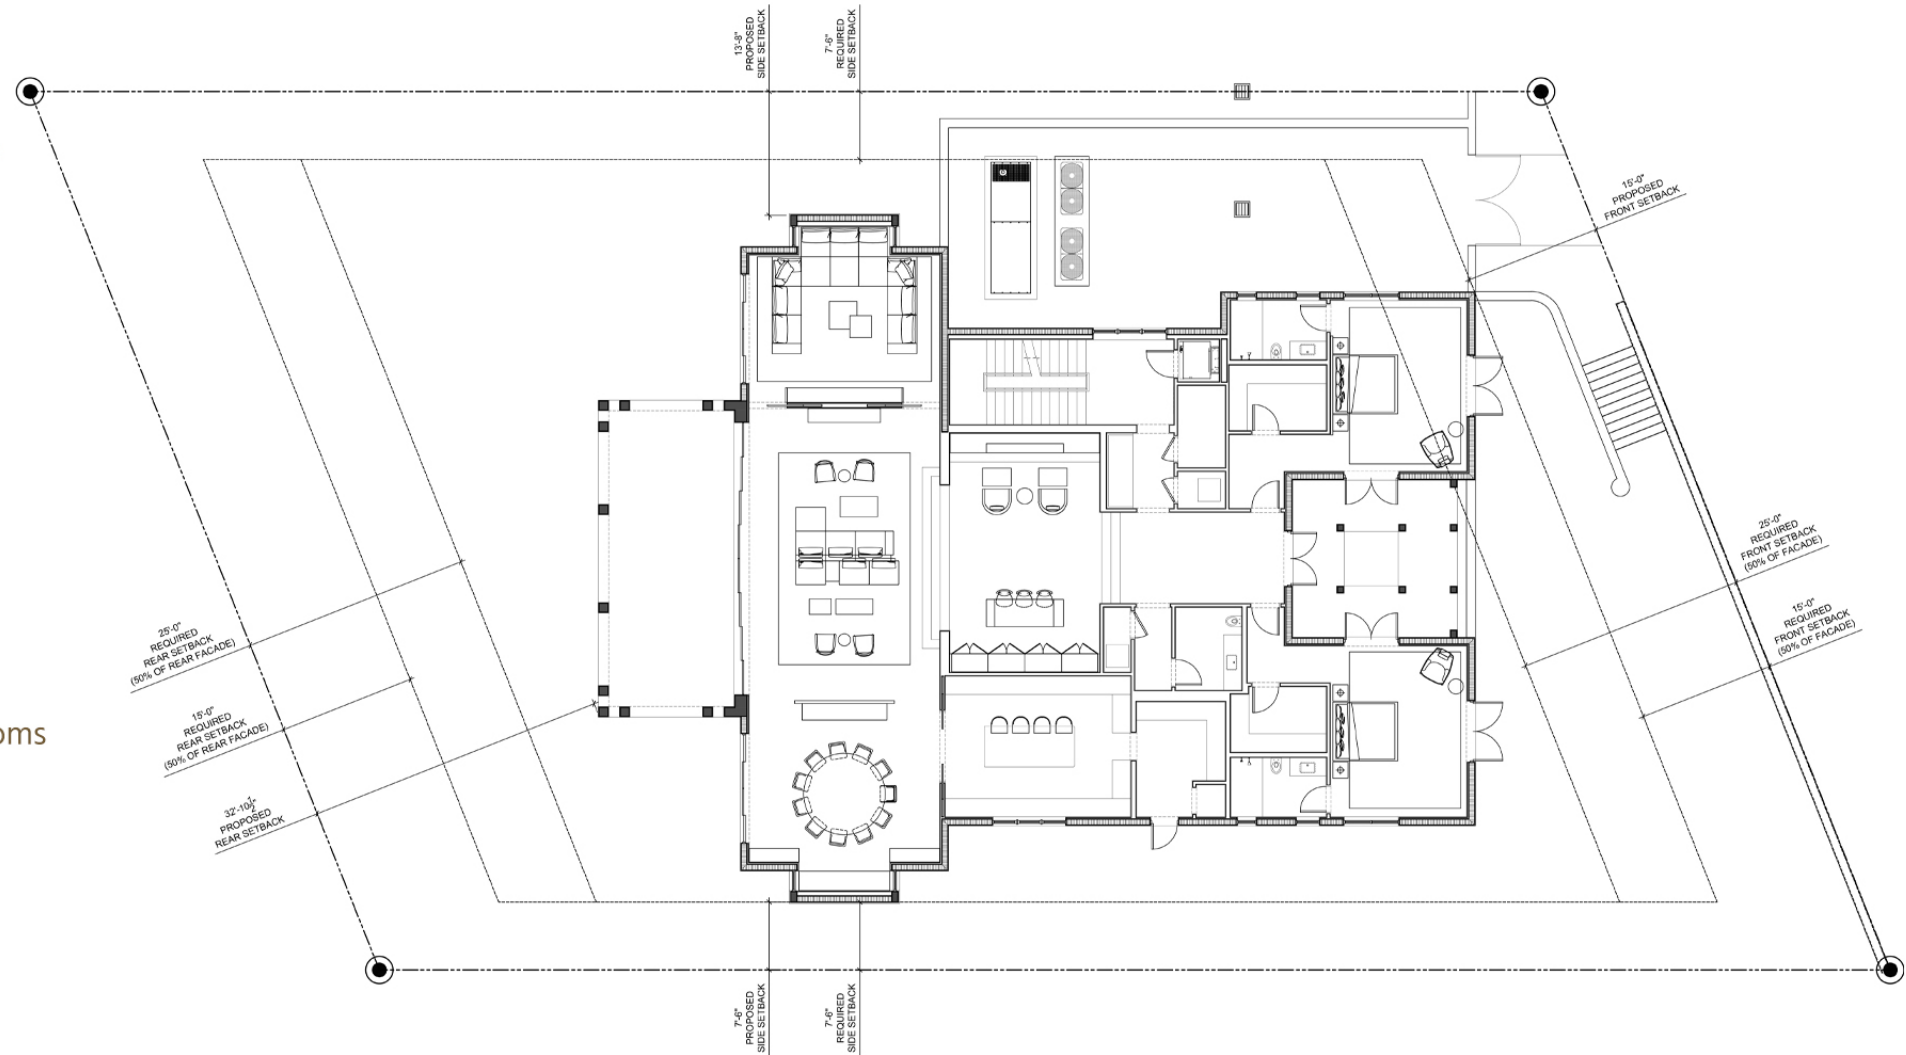

THE LINKS ESTATES

Estate No. 5 Site Plan

7 Bedrooms | 7 Bathrooms | 3 Powder Rooms

Total Areas: 10,456 SF (971 m²)
Lot Size: 16,177 SF (1,503 m²)