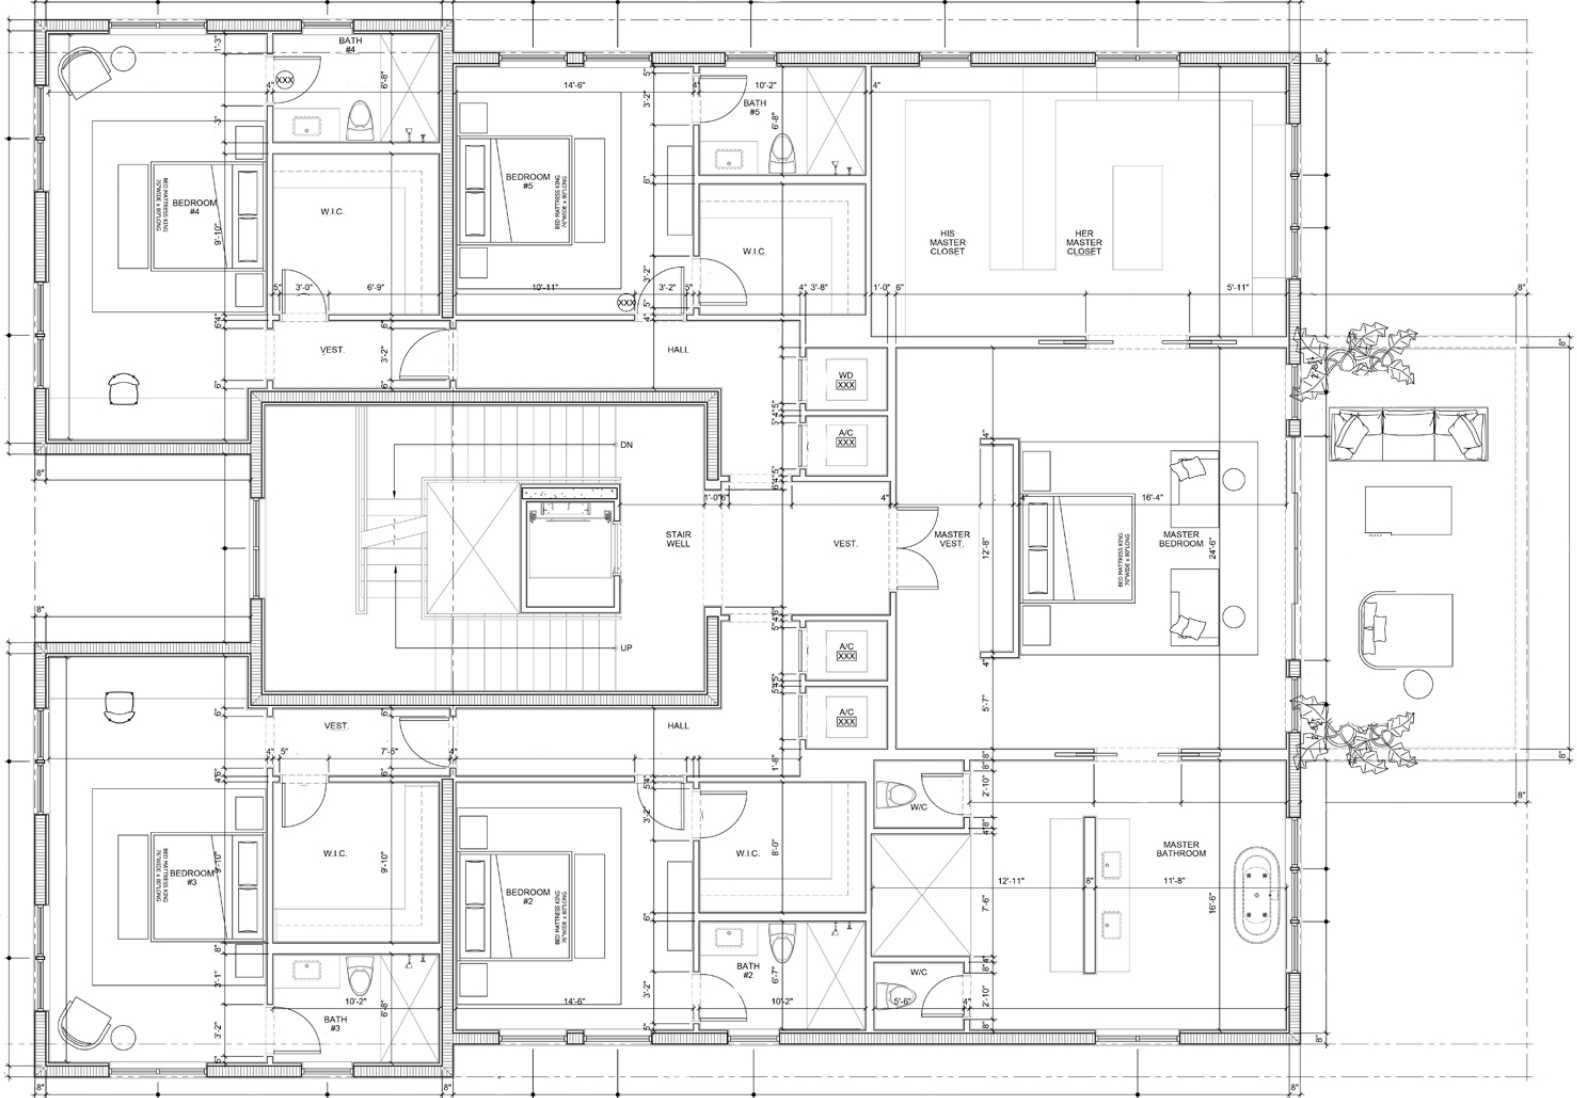

THE LINKS ESTATES

Estate No. 9 Upper Level Floorplan

7 Bedrooms | 7 Bathrooms | 3 Powder Rooms

Total Areas: 10,368 SF (963 m²)
Lot Size: 13,224 SF (1,229 m²)